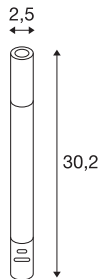

## TAHA light set

**battery-powered, IP65, 2700K, dimmable, black**

The mobile outdoor light TAHA boasts a striking, streamlined design and maximum flexibility. In addition to the light, the light set includes two different lampshades, an extension tube, USB-C charging cable, ground spike and a loop for hanging temporarily on branches and beams. This means you can adapt the light to suit the situation at any time. The battery-powered light is also dimmable in 3 steps and thanks to IP65, it is well protected even in the rain.

## TECHNICAL DATA

Item no.	1007380
IP Code	IP 65
Impact resistance class	IK 03
Impact resistance	0.35 Joule
Assembly	Mobile
Dimmable	Yes
Dimming technology	Switch Dimmable
Primary nominal voltage	100-240V ~50/60Hz
Secondary power / voltage	5 V
Safety class	II
Wattage	5 W
Minimum ambient temperature	-20 °C
Maximum ambient temperature	40 °C
Temperature at glass (light emission)	45 °C
Lumen	200 lm
Colour temperature	2700 Kelvin
Color	black
CRI	80
LXXBXX data	L70B50
Service life	50000 h
Net weight	0.9 kg
Gross weight	0.963 kg