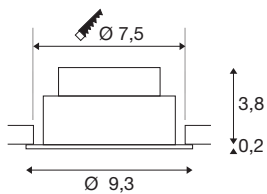

NEW TRIA® 75

recessed ceiling light, 2700K, 38°, IP 20, round, black

Discover the new generation of our NEW TRIA® recessed ceiling light with even more modularity for an individual lighting experience. Top sellers such as the NEW TRIA® 75 are available as a complete set. The integrated LED MODULE, which is available with different light colours (2700K/3000K) and a beam angle of 38°, provides lighting design options. In black or white, the round housing blends harmoniously into any room ambience. And thanks to the 75mm mounting ring supplied, the downlights can also be installed quickly and simply.

TECHNICAL DATA

Item no.	1007402
Rotating or tilting	tiltable
IP Code	IP20
Assembly	Recessed
Assembly details	Ceiling
Dimmable	Yes
Dimming technology	Leading edge, trailing edge
Primary nominal voltage	220-240V ~50/60Hz
Secondary power / voltage	200 mA
Safety class	II
Wattage	8.3 W
Minimum ambient temperature	-20 °C
Maximum ambient temperature	35 °C
Number of luminaires at LS B16A	88
Number of luminaires at LS C16A	149
Level of inrush current	3 A
Duration of inrush current	30 µs
Stroboscopic effect (SVM)	0.4
Lumen	705 lm
Colour temperature	2700 Kelvin
Beam angle	38 °
Color	matt black

Light Source

--

CRI	90
LXXBXX data	L80B10
Service life	50000 h
Risk Group	1
Height	4 cm
Diameter	9.3 cm
Net weight	0.234 kg
Gross weight	0.279 kg
Shape of cut-out	round
Installation depth	4 cm
Installation diameter	7.5 cm
BIG WHITE Page	137