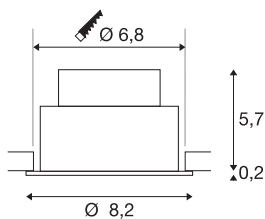

NEW TRIA® 68

recessed ceiling light, 3000K, 38°, IP 20 / IP 65, round, white

Discover the new generation of our NEW TRIA® recessed ceiling light with even more modularity for an individual lighting experience. Top sellers such as the NEW TRIA® 68 are available as a complete set. The integrated LED MODULE, which is available with different light colours (2700K/3000K) and a beam angle of 38°, provides lighting design options. Thanks to protection class IP 65, the recessed spotlight is also the ideal choice for damp rooms. In black or white, the round housing blends harmoniously into any room ambience. And thanks to the 68mm mounting ring supplied, the downlights can also be installed quickly and simply.

TECHNICAL DATA

Item no.	1007407
IP Code	IP 20 / IP 65
Assembly	Recessed
Assembly details	Ceiling
Dimmable	Yes
Dimming technology	Leading edge, trailing edge
Primary nominal voltage	220-240V ~50/60Hz
Secondary power / voltage	200 mA
Safety class	II
Wattage	8.3 W
Minimum ambient temperature	-20 °C
Maximum ambient temperature	35 °C
Number of luminaires at LS B16A	88
Number of luminaires at LS C16A	149
Level of inrush current	3 A
Duration of inrush current	30 µs
Stroboscopic effect (SVM)	0.4
Lumen	570 lm
Colour temperature	3000 Kelvin
Beam angle	38 °
Color	white
CRI	90

Light Source

869620

LXXBXX data	L80B10
Service life	50000 h
Risk Group	1
Height	5.85 cm
Diameter	8.2 cm
Net weight	0.2 kg
Gross weight	0.214 kg
Shape of cut-out	round
Installation depth	6 cm
Installation diameter	6.8 cm
BIG WHITE Page	135