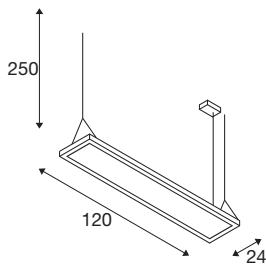

TECHNICAL DATA

Item no.	1007468
Number of different light outlets	2
IP Code	IP 20
Impact resistance class	IK 03
Impact resistance	0.35 Joule
Assembly	Surface
Assembly details	Ceiling
Dimmable	Yes
Dimming technology	DALI,Touch
Primary nominal voltage	200-240V ~50/60Hz
Secondary power / voltage	1200 mA
Safety class	I
Wattage	50 W
Minimum ambient temperature	-20 °C
Maximum ambient temperature	45 °C
Number of luminaires at LS B16A	45
Number of luminaires at LS C16A	45
Level of inrush current	4.75 A
Duration of inrush current	162 µs
Stroboscopic effect (SVM)	0.4
Lumen	6100 lm
Colour temperature	4000 Kelvin

Light Source

1807476	
1807474	

Beam angle	80 °
Color	black
CRI	80
UGR ≤	19
LXXBXX data	L80B10
Service life	50000 h
Risk Group	0
Length	120 cm
Height	24 cm
Depth	3.28 cm
Pendant length	250 cm
Net weight	5.1 kg
Gross weight	5.457 kg
BIG WHITE Page	287