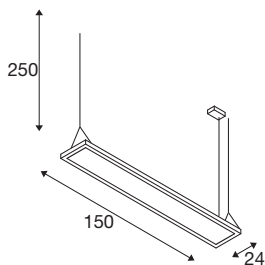

TECHNICAL DATA

Item no.	1007471
Number of different light outlets	2
IP Code	IP 20
Impact resistance class	IK 03
Impact resistance	0.35 Joule
Assembly	Surface
Assembly details	Ceiling
Dimmable	Yes
Dimming technology	DALI,Touch
Primary nominal voltage	200-240V ~50/60Hz
Secondary power / voltage	1400 mA
Safety class	I
Wattage	59 W
Minimum ambient temperature	-20 °C
Maximum ambient temperature	45 °C
Number of luminaires at LS B16A	37
Number of luminaires at LS C16A	37
Level of inrush current	5.1 A
Duration of inrush current	148 µs
Stroboscopic effect (SVM)	0.4
Lumen	7200 lm
Colour temperature	4000 Kelvin

Light Source

1807477	
1807478	

Beam angle	80 °
Color	black
CRI	80
UGR ≤	19
LXXBXX data	L80B10
Service life	50000 h
Risk Group	0
Length	150 cm
Height	24 cm
Depth	3.28 cm
Pendant length	250 cm
Net weight	6 kg
Gross weight	6.42 kg
BIG WHITE Page	287