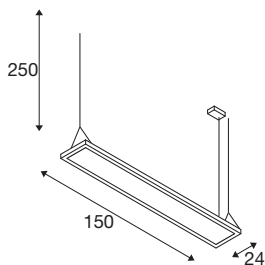

TECHNICAL DATA

Item no.	1007472
Number of different light outlets	2
IP Code	IP 20
Impact resistance class	IK 03
Impact resistance	0.35 Joule
Assembly	Surface
Assembly details	Ceiling
Dimmable	Yes
Dimming technology	DALI,Touch
Primary nominal voltage	200-240V ~50/60Hz
Secondary power / voltage	1400 mA
Safety class	I
Wattage	59 W
Minimum ambient temperature	-20 °C
Maximum ambient temperature	45 °C
Number of luminaires at LS B16A	37
Number of luminaires at LS C16A	37
Level of inrush current	5.1 A
Duration of inrush current	148 µs
Stroboscopic effect (SVM)	0.4
Lumen	7200 lm
Colour temperature	4000 Kelvin

Light Source

1807477	
1807478	

Beam angle	80 °
Color	white
CRI	80
UGR ≤	19
LXXBXX data	L80B10
Service life	50000 h
Risk Group	0
Length	150 cm
Height	24 cm
Depth	3.28 cm
Pendant length	250 cm
Net weight	6 kg
Gross weight	6.42 kg
BIG WHITE Page	287