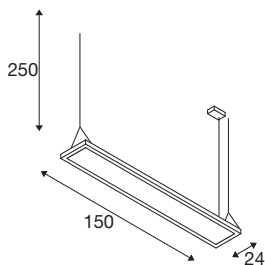

TECHNICAL DATA

Item no.	1007473
Number of different light outlets	2
IP Code	IP 20
Impact resistance class	IK 03
Impact resistance	0.35 Joule
Assembly	Surface
Assembly details	Ceiling
Dimmable	Yes
Dimming technology	DALI,Touch
Primary nominal voltage	200-240V ~50/60Hz
Secondary power / voltage	1400 mA
Safety class	I
Wattage	59 W
Minimum ambient temperature	-20 °C
Maximum ambient temperature	45 °C
Number of luminaires at LS B16A	37
Number of luminaires at LS C16A	37
Level of inrush current	5.1 A
Duration of inrush current	148 µs
Stroboscopic effect (SVM)	0.4
Lumen	7200 lm
Colour temperature	4000 Kelvin

Light Source

1807477	
1807478	

Beam angle	80 °
Color	grey
CRI	80
UGR ≤	19
LXXBXX data	L80B10
Service life	50000 h
Risk Group	0
Length	150 cm
Height	24 cm
Depth	3.28 cm
Pendant length	250 cm
Net weight	6 kg
Gross weight	6.42 kg
BIG WHITE Page	287