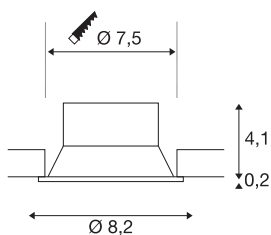

## NEW TRIA® 75

ceiling installation ring, recessed, D: 8.2 H: 4.3 cm, IP 20, black

Discover the new generation of our NEW TRIA® series and configure an individual lighting experience. A modular element is the mounting ring, which is available as a pivoting and rotating or all-round protected IP 65 version. In the colours black, white, rose gold or brushed aluminium, it blends harmoniously into any room ambience. For easy assembly, the mounting ring, specially designed for a hole diameter of 75mm, is supplied with clip and leaf springs.

## TECHNICAL DATA

Item no.	1007488
IP Code	IP 20
Assembly	Recessed
Assembly details	Ceiling
Color	black
Height	4.3 cm
Diameter	8.2 cm
Net weight	0.07 kg
Gross weight	0.075 kg
Shape of cut-out	round
Installation diameter	7.5 cm
BIG WHITE Page	126