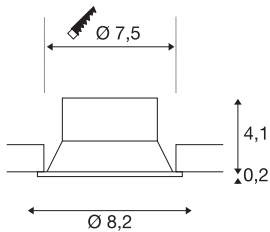

NEW TRIA® 75

ceiling installation ring, recessed, D: 8.2 H: 4.3 cm, IP 20, white

Discover the new generation of our NEW TRIA® series and configure an individual lighting experience. A modular element is the mounting ring, which is available as a pivoting and rotating or all-round protected IP 65 version. In the colours black, white, rose gold or brushed aluminium, it blends harmoniously into any room ambience. For easy assembly, the mounting ring, specially designed for a hole diameter of 75mm, is supplied with clip and leaf springs.

TECHNICAL DATA

Item no.	1007489
IP Code	IP 20
Assembly	Recessed
Assembly details	Ceiling
Color	white
Height	4.3 cm
Diameter	8.2 cm
Net weight	0.07 kg
Gross weight	0.075 kg
Shape of cut-out	round
Installation diameter	7.5 cm
BIG WHITE Page	126