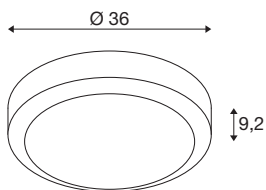

OUTDOOR BULKHEAD V 360

20W 830/840 IP65 IK10

Discover our new technical product range: SLVtec. With state-of-the-art LED technology, we offer energy-efficient and functional lighting solutions for indoor and outdoor use. From wet room lights to high-bay spotlights – our high-quality products impress with functionality and a fair price-performance ratio. These include the OUTDOOR BULKHEAD V light, which is perfectly protected in all weathers thanks to its protection code IP65 and robust aluminium housing. The light colour (3000K/4000K/6500K) and light intensity (1750lm/1850lm/1900lm) can be easily changed via dip switches. And while the removable cover makes for easy installation, the optional motion sensor helps save energy. Decide in favour of SLVtec today.

TECHNICAL DATA

Item no.	1007514
IP Code	IP 65
Impact resistance class	IK 10
Assembly	Surface
Assembly details	Ceiling, Wall
Primary nominal voltage	200-240V ~50/60Hz
Secondary power / voltage	500 mA
Safety class	I
Wattage	20 W
Ambient temperature	25 °C
Minimum ambient temperature	-20 °C
Maximum ambient temperature	45 °C
Operating efficiency (LOR)	62,5
Number of luminaires at LS B16A	38
Number of luminaires at LS C16A	63
Level of inrush current	8.6 A
Duration of inrush current	282 µs
Stroboscopic effect (SVM)	0
Lumen	1750/1850/1900 lm
Colour temperature	3000/4000/6500 Kelvin
Beam angle	110 °
Color	black

Light Source

CRI	80
LXXBXX data	L80B50
Service life	50000 h
Risk Group	0
Height	9.2 cm
Diameter	36 cm
Net weight	2.5 kg
Gross weight	2.675 kg