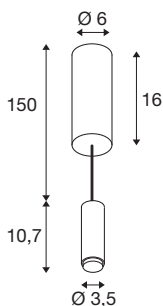

TECHNICAL DATA

Item no.	1007518
IP Code	IP 20
Impact resistance class	IK 03
Impact resistance	0.35 Joule
Assembly	Surface
Assembly details	Ceiling
Dimmable	Yes
Dimming technology	trailing edge
Primary nominal voltage	220-240V ~50/60Hz
Secondary power / voltage	500 mA
Safety class	I
Wattage	9.5 W
Minimum ambient temperature	-20 °C
Maximum ambient temperature	25 °C
Number of luminaires at LS B16A	98
Number of luminaires at LS C16A	123
Level of inrush current	3 A
Duration of inrush current	15 µs
Lumen	680 lm
Colour temperature	3000 Kelvin
Beam angle	40 °
Color	black

CRI	90
LXXBXX data	L70B50
Service life	50000 h
Risk Group	1
Height	10.7 cm
Diameter	3.45 cm
Pendant length	150 cm
Net weight	0.558 kg
Gross weight	0.597 kg
BIG WHITE Page	177

1007536	LALU® ELYPSE 22 , Lampshade, Mix&Match, H:2.8 cm, bronze
1007523	LALU® TETRA 14 , Lampshade, Mix&Match, H:4.9 cm, black
1007529	LALU® TETRA 36 , Lampshade, Mix&Match, H:8.9 cm, black
1007532	LALU® CONE 15 , Lamp- shade, Mix&Match, H:17 cm, black