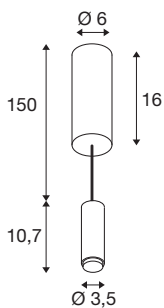

TECHNICAL DATA

Item no.	1007519
IP Code	IP 20
Impact resistance class	IK 03
Impact resistance	0.35 Joule
Assembly	Surface
Assembly details	Ceiling
Dimmable	Yes
Dimming technology	trailing edge
Primary nominal voltage	220-240V ~50/60Hz
Secondary power / voltage	500 mA
Safety class	I
Wattage	9.5 W
Minimum ambient temperature	-20 °C
Maximum ambient temperature	25 °C
Number of luminaires at LS B16A	98
Number of luminaires at LS C16A	123
Level of inrush current	3 A
Duration of inrush current	15 µs
Lumen	680 lm
Colour temperature	3000 Kelvin
Beam angle	40 °
Color	white

CRI	90
LXXBXX data	L70B50
Service life	50000 h
Risk Group	1
Height	10.7 cm
Diameter	3.45 cm
Pendant length	150 cm
Net weight	0.558 kg
Gross weight	0.597 kg
BIG WHITE Page	177

1007536	LALU® ELYPSE 22 , Lampshade, Mix&Match, H:2.8 cm, bronze
1007523	LALU® TETRA 14 , Lampshade, Mix&Match, H:4.9 cm, black
1007529	LALU® TETRA 36 , Lampshade, Mix&Match, H:8.9 cm, black
1007532	LALU® CONE 15 , Lamp- shade, Mix&Match, H:17 cm, black