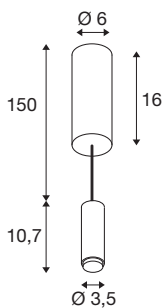

## TECHNICAL DATA

Item no.	1007520
IP Code	IP 20
Impact resistance class	IK 03
Impact resistance	0.35 Joule
Assembly	Surface
Assembly details	Ceiling
Dimmable	Yes
Dimming technology	trailing edge
Primary nominal voltage	220-240V ~50/60Hz
Secondary power / voltage	500 mA
Safety class	I
Wattage	9.5 W
Minimum ambient temperature	-20 °C
Maximum ambient temperature	25 °C
Number of luminaires at LS B16A	98
Number of luminaires at LS C16A	123
Level of inrush current	3 A
Duration of inrush current	15 µs
Lumen	680 lm
Colour temperature	3000 Kelvin
Beam angle	40 °
Color	bronze

CRI	90
LXXBXX data	L70B50
Service life	50000 h
Risk Group	1
Height	10.7 cm
Diameter	3.45 cm
Pendant length	150 cm
Net weight	0.558 kg
Gross weight	0.597 kg
BIG WHITE Page	177

1007536	LALU® ELYPSE 22 , Lampshade, Mix&Match, H:2.8 cm, bronze
1007523	LALU® TETRA 14 , Lampshade, Mix&Match, H:4.9 cm, black
1007529	LALU® TETRA 36 , Lampshade, Mix&Match, H:8.9 cm, black
1007532	LALU® CONE 15 , Lamp- shade, Mix&Match, H:17 cm, black