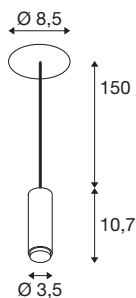

TECHNICAL DATA

Item no.	1007548
IP Code	IP 20
Impact resistance class	IK 03
Impact resistance	0.35 Joule
Assembly	Surface
Assembly details	Ceiling
Dimmable	Yes
Dimming technology	trailing edge
Primary nominal voltage	220-240V ~50/60Hz
Secondary power / voltage	500
Safety class	II
Wattage	9.5 W
Minimum ambient temperature	-20 °C
Maximum ambient temperature	25 °C
Number of luminaires at LS B16A	98
Number of luminaires at LS C16A	123
Level of inrush current	3 A
Duration of inrush current	15 µs
Lumen	680 lm
Colour temperature	3000 Kelvin
Beam angle	40 °
Color	black

CRI	90
LXXBXX data	L70B50
Service life	50000 h
Risk Group	1
Height	10.7 cm
Diameter	3.45 cm
Pendant length	150 cm
Net weight	0.342 kg
Gross weight	0.366 kg
Shape of cut-out	round
Installation depth	5 cm
Installation diameter	6.8 cm
BIG WHITE Page	177