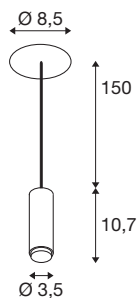

TECHNICAL DATA

Item no.	1007549
IP Code	IP 20
Impact resistance class	IK 03
Impact resistance	0.35 Joule
Assembly	Surface
Assembly details	Ceiling
Dimmable	Yes
Dimming technology	trailing edge
Primary nominal voltage	220-240V ~50/60Hz
Secondary power / voltage	500
Safety class	II
Wattage	9.5 W
Minimum ambient temperature	-20 °C
Maximum ambient temperature	25 °C
Number of luminaires at LS B16A	98
Number of luminaires at LS C16A	123
Level of inrush current	3 A
Duration of inrush current	15 µs
Lumen	680 lm
Colour temperature	3000 Kelvin
Beam angle	40 °
Color	white

CRI	90
LXXBXX data	L70B50
Service life	50000 h
Risk Group	1
Height	10.7 cm
Diameter	3.45 cm
Pendant length	150 cm
Net weight	0.342 kg
Gross weight	0.366 kg
Shape of cut-out	round
Installation depth	5 cm
Installation diameter	6.8 cm
BIG WHITE Page	177