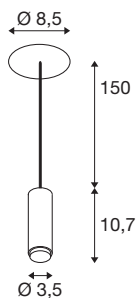

## TECHNICAL DATA

Item no.	1007550
IP Code	IP 20
Impact resistance class	IK 03
Impact resistance	0.35 Joule
Assembly	Surface
Assembly details	Ceiling
Dimmable	Yes
Dimming technology	trailing edge
Primary nominal voltage	220-240V ~50/60Hz
Secondary power / voltage	500
Safety class	II
Wattage	9.5 W
Minimum ambient temperature	-20 °C
Maximum ambient temperature	25 °C
Number of luminaires at LS B16A	98
Number of luminaires at LS C16A	123
Level of inrush current	3 A
Duration of inrush current	15 µs
Lumen	680 lm
Colour temperature	3000 Kelvin
Beam angle	40 °
Color	bronze

CRI	90
LXXBXX data	L70B50
Service life	50000 h
Risk Group	1
Height	10.7 cm
Diameter	3.45 cm
Pendant length	150 cm
Net weight	0.342 kg
Gross weight	0.366 kg
Shape of cut-out	round
Installation depth	5 cm
Installation diameter	6.8 cm
BIG WHITE Page	177