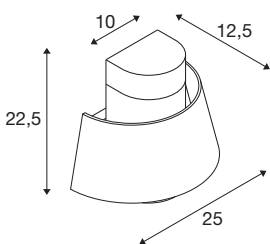

TECHNICAL DATA

Item no.	1007581
Socket	E27
Number of sockets	1
IP Code	IP65
Impact resistance class	IK 08
Assembly details	Wall
Primary nominal voltage	220-240V ~50/60Hz
Safety class	I
Wattage	13 W
Minimum ambient temperature	-20 °C
Maximum ambient temperature	45 °C
Color	rust
Width	25 cm
Height	22.5 cm
Depth	12.5 cm
Net weight	0.97 kg
Gross weight	1.038 kg
BIG WHITE Page	709