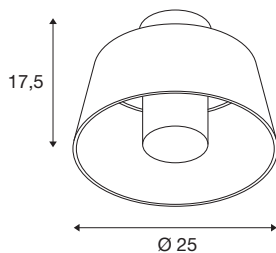

PHOTONI

ceiling-mounted light, conical, 1x max. 13W, E27, rust

PHOTONI emits an elegant, puristic and subtle light that looks at home in any outdoor area: its high-quality surface treatment means that this outdoor light can even be used in coastal regions (sea-air resistant). The circuit boards are also equipped with an IP68 protection class-rated plug. This makes PHOTONI as beautiful as it is robust. The cylindrical, conical light is available in black or an unusual rust effect. Depending on the design, the suspended shade diffuses light downwards, upwards or parallel. This provides the desired cosy, relaxing lighting effect for gardens and outdoor areas.

TECHNICAL DATA

Item no.	1007582
Socket	E27
Number of sockets	1
IP Code	IP65
Impact resistance class	IK 08
Assembly details	Ceiling
Primary nominal voltage	220-240V ~50/60Hz
Safety class	I
Wattage	13 W
Minimum ambient temperature	-20 °C
Maximum ambient temperature	45 °C
Color	rust
Height	17.5 cm
Diameter	25 cm
Net weight	0.97 kg
Gross weight	1.038 kg
BIG WHITE Page	789