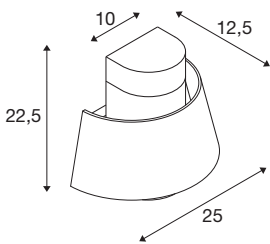

## TECHNICAL DATA

Item no.	1007585
Socket	E27
Number of sockets	1
IP Code	IP65
Impact resistance class	IK 08
Assembly details	Wall
Primary nominal voltage	220-240V ~50/60Hz
Safety class	I
Wattage	13 W
Minimum ambient temperature	-20 °C
Maximum ambient temperature	45 °C
Color	black
Width	25 cm
Height	22.5 cm
Depth	12.5 cm
Net weight	0.97 kg
Gross weight	1.038 kg
BIG WHITE Page	709