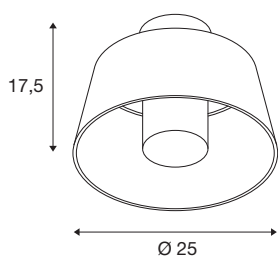

## TECHNICAL DATA

Item no.	1007586
Socket	E27
Number of sockets	1
IP Code	IP65
Impact resistance class	IK 08
Assembly details	Ceiling
Primary nominal voltage	220-240V ~50/60Hz
Safety class	I
Wattage	13 W
Minimum ambient temperature	-20 °C
Maximum ambient temperature	45 °C
Color	black
Height	17.5 cm
Diameter	25 cm
Net weight	0.97 kg
Gross weight	1.038 kg
BIG WHITE Page	789