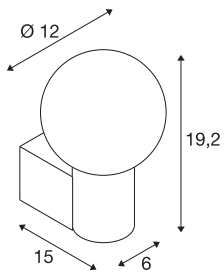

## VARYT

wall-mounted light, round, 1x max. 6W E14, chrome

The VARYT wall-mounted light brings modern, elegant and exclusive SLV design to every bathroom. The high-quality aluminium and steel-finished lights are available in four trendsetting colours. The white Triplex glass shade emits a homogenous light that transforms any angle into a feel-good oasis. Thanks to its IP44 protection class, the VARYT is naturally also protected against water spray.

## TECHNICAL DATA

Item no.	1007600
Socket	E14
Lamp	C35
Number of sockets	1
Lamps included	No
IP Code	IP44
Impact resistance class	IK 02
Assembly	Surface
Assembly details	Wall
Primary nominal voltage	220-240V ~50/60Hz
Safety class	I
Wattage	6 W
Minimum ambient temperature	-20 °C
Maximum ambient temperature	40 °C
Temperature at glass (light emission)	45.6 °C
Color	chrome
Width	12 cm
Height	19.2 cm
Depth	15 cm
Net weight	0.81 kg
Gross weight	0.867 kg
BIG WHITE Page	327