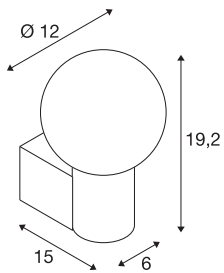

VARYT

wall-mounted light, round, 1x max. 6W E14, copper

The VARYT wall-mounted light brings modern, elegant and exclusive SLV design to every bathroom. The high-quality aluminium and steel-finished lights are available in four trendsetting colours. The white Triplex glass shade emits a homogenous light that transforms any angle into a feel-good oasis. Thanks to its IP44 protection class, the VARYT is naturally also protected against water spray.

TECHNICAL DATA

Item no.	1007601
Socket	E14
Lamp	C35
Number of sockets	1
Lamps included	No
IP Code	IP44
Impact resistance class	IK 02
Assembly	Surface
Assembly details	Wall
Primary nominal voltage	220-240V ~50/60Hz
Safety class	I
Wattage	6 W
Minimum ambient temperature	-20 °C
Maximum ambient temperature	40 °C
Temperature at glass (light emission)	45.6 °C
Color	brass
Width	12 cm
Height	19.2 cm
Depth	15 cm
Net weight	0.81 kg
Gross weight	0.867 kg
BIG WHITE Page	327