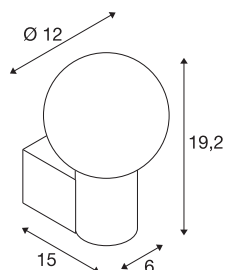

## VARYT

wall-mounted light, round, 1x max. 6W E14, white

The VARYT wall-mounted light brings modern, elegant and exclusive SLV design to every bathroom. The high-quality aluminium and steel-finished lights are available in four trendsetting colours. The white Triplex glass shade emits a homogenous light that transforms any angle into a feel-good oasis. Thanks to its IP44 protection class, the VARYT is naturally also protected against water spray.

## TECHNICAL DATA

Item no.	1007602
Socket	E14
Lamp	C35
Number of sockets	1
Lamps included	No
IP Code	IP44
Impact resistance class	IK 02
Assembly	Surface
Assembly details	Wall
Primary nominal voltage	220-240V ~50/60Hz
Safety class	I
Wattage	6 W
Minimum ambient temperature	-20 °C
Maximum ambient temperature	40 °C
Temperature at glass (light emission)	45.6 °C
Color	white
Width	12 cm
Height	19.2 cm
Depth	15 cm
Net weight	0.81 kg
Gross weight	0.867 kg
BIG WHITE Page	327