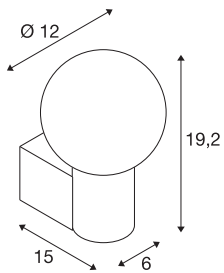

VARYT

wall-mounted light, round, 1x max. 6W E14, black

The VARYT wall-mounted light brings modern, elegant and exclusive SLV design to every bathroom. The high-quality aluminium and steel-finished lights are available in four trendsetting colours. The white Triplex glass shade emits a homogenous light that transforms any angle into a feel-good oasis. Thanks to its IP44 protection class, the VARYT is naturally also protected against water spray.

TECHNICAL DATA

Item no.	1007603
Socket	E14
Lamp	C35
Number of sockets	1
Lamps included	No
IP Code	IP44
Impact resistance class	IK 02
Assembly	Surface
Assembly details	Wall
Primary nominal voltage	220-240V ~50/60Hz
Safety class	I
Wattage	6 W
Minimum ambient temperature	-20 °C
Maximum ambient temperature	40 °C
Temperature at glass (light emission)	45.6 °C
Color	black
Width	12 cm
Height	19.2 cm
Depth	15 cm
Net weight	0.81 kg
Gross weight	0.867 kg
BIG WHITE Page	327