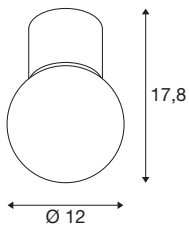

VARYT

ceiling-mounted light, round, 1x max. 6W E14, chrome

The VARYT ceiling-mounted light brings modern, elegant and exclusive SLV design to every bathroom. The high-quality aluminium and steel-finished lights are available in four trendsetting colours. The white Triplex glass shade emits a homogenous light that transforms any angle into a feel-good oasis. Thanks to its IP44 protection class, the VARYT is naturally also protected against water spray.

TECHNICAL DATA

Item no.	1007604
Socket	E14
Lamp	C35
Number of sockets	1
Lamps included	No
IP Code	IP44
Impact resistance class	IK 02
Assembly	Surface
Assembly details	Ceiling
Primary nominal voltage	220-240V ~50/60Hz
Safety class	I
Wattage	6 W
Minimum ambient temperature	-20 °C
Maximum ambient temperature	40 °C
Temperature at glass (light emission)	27.9 °C
Color	chrome
Height	17.8 cm
Diameter	12 cm
Net weight	0.52 kg
Gross weight	0.556 kg
BIG WHITE Page	251