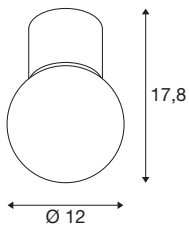

VARYT

ceiling-mounted light, round, 1x max. 6W E14, copper

The VARYT ceiling-mounted light brings modern, elegant and exclusive SLV design to every bathroom. The high-quality aluminium and steel-finished lights are available in four trendsetting colours. The white Triplex glass shade emits a homogenous light that transforms any angle into a feel-good oasis. Thanks to its IP44 protection class, the VARYT is naturally also protected against water spray.

TECHNICAL DATA

Item no.	1007605
Socket	E14
Lamp	C35
Number of sockets	1
Lamps included	No
IP Code	IP44
Impact resistance class	IK 02
Assembly	Surface
Assembly details	Ceiling
Primary nominal voltage	220-240V ~50/60Hz
Safety class	I
Wattage	6 W
Minimum ambient temperature	-20 °C
Maximum ambient temperature	40 °C
Temperature at glass (light emission)	27.9 °C
Color	brass
Height	17.8 cm
Diameter	12 cm
Net weight	0.52 kg
Gross weight	0.556 kg
BIG WHITE Page	251