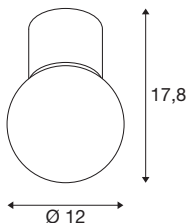

## VARYT

ceiling-mounted light, round, 1x max. 6W E14, white

The VARYT ceiling-mounted light brings modern, elegant and exclusive SLV design to every bathroom. The high-quality aluminium and steel-finished lights are available in four trendsetting colours. The white Triplex glass shade emits a homogenous light that transforms any angle into a feel-good oasis. Thanks to its IP44 protection class, the VARYT is naturally also protected against water spray.

## TECHNICAL DATA

Item no.	1007606
Socket	E14
Lamp	C35
Number of sockets	1
Lamps included	No
IP Code	IP44
Impact resistance class	IK 02
Assembly	Surface
Assembly details	Ceiling
Primary nominal voltage	220-240V ~50/60Hz
Safety class	I
Wattage	6 W
Minimum ambient temperature	-20 °C
Maximum ambient temperature	40 °C
Temperature at glass (light emission)	27.9 °C
Color	white
Height	17.8 cm
Diameter	12 cm
Net weight	0.52 kg
Gross weight	0.556 kg
BIG WHITE Page	251