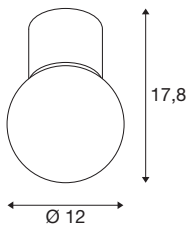

VARYT

ceiling-mounted light, round, 1x max. 6W E14, black

The VARYT ceiling-mounted light brings modern, elegant and exclusive SLV design to every bathroom. The high-quality aluminium and steel-finished lights are available in four trendsetting colours. The white Triplex glass shade emits a homogenous light that transforms any angle into a feel-good oasis. Thanks to its IP44 protection class, the VARYT is naturally also protected against water spray.

TECHNICAL DATA

Item no.	1007607
Socket	E14
Lamp	C35
Number of sockets	1
Lamps included	No
IP Code	IP44
Impact resistance class	IK 02
Assembly	Surface
Assembly details	Ceiling
Primary nominal voltage	220-240V ~50/60Hz
Safety class	I
Wattage	6 W
Minimum ambient temperature	-20 °C
Maximum ambient temperature	40 °C
Temperature at glass (light emission)	27.9 °C
Color	black
Height	17.8 cm
Diameter	12 cm
Net weight	0.52 kg
Gross weight	0.556 kg
BIG WHITE Page	251