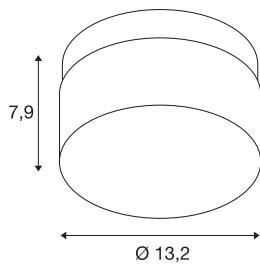

TECHNICAL DATA

Item no.	1007608
IP Code	IP 44
Impact resistance class	IK 05
Impact resistance	0.7 Joule
Assembly	Surface
Assembly details	Ceiling, Wall
Dimmable	Yes
Dimming technology	trailing edge
Number of through-wires	200
Primary nominal voltage	220-240V ~50/60Hz
Secondary power / voltage	500 mA
Safety class	I
Wattage	6.5 W
Minimum ambient temperature	-20 °C
Maximum ambient temperature	40 °C
Number of luminaires at LS B16A	224
Number of luminaires at LS C16A	266
Level of inrush current	5 A
Duration of inrush current	100 µs
Lumen	330/350/380 lm
Colour temperature	2700/3000/4000 Kelvin
Color	black

Light Source

1807506 

CRI	90
UGR \leq	22
LXXBXX data	L70B50
Service life	50000 h
Risk Group	0
Height	7.9 cm
Diameter	13.2 cm
Net weight	0.946 kg
Gross weight	1.012 kg
BIG WHITE Page	395