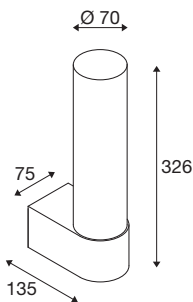

TECHNICAL DATA

Item no.	1007612
IP Code	IP44
Assembly	Surface
Assembly details	Wall
Primary nominal voltage	220-240V ~50/60Hz
Secondary power / voltage	700 mA
Safety class	I
Wattage	8 W
Minimum ambient temperature	-20 °C
Maximum ambient temperature	35 °C
Operating efficiency (LOR)	0,91
Number of luminaires at LS B16A	74
Number of luminaires at LS C16A	149
Level of inrush current	15 A
Duration of inrush current	100 µs
Stroboscopic effect (SVM)	0.02
Lumen	560 lm
Colour temperature	3000 Kelvin
Color	brass
CRI	90
LXXBXX data	L70B50
Service life	30000 h

Light Source

1807498	
---------	---

Risk Group	0
Length	13.5 cm
Width	7.5 cm
Height	32.6 cm
Net weight	1.5 kg
Gross weight	1.605 kg
BIG WHITE Page	325