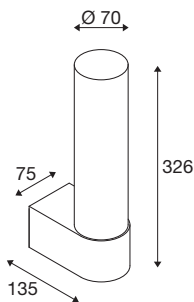

### TECHNICAL DATA

Item no.	1007613
IP Code	IP44
Assembly	Surface
Assembly details	Wall
Primary nominal voltage	220-240V ~50/60Hz
Secondary power / voltage	700 mA
Safety class	I
Wattage	8 W
Minimum ambient temperature	-20 °C
Maximum ambient temperature	35 °C
Operating efficiency (LOR)	0,91
Number of luminaires at LS B16A	74
Number of luminaires at LS C16A	149
Level of inrush current	15 A
Duration of inrush current	100 µs
Stroboscopic effect (SVM)	0.02
Lumen	560 lm
Colour temperature	3000 Kelvin
Color	white
CRI	90
LXXBXX data	L70B50
Service life	30000 h

## Light Source

1807498	
---------	---

Risk Group	0
Length	13.5 cm
Width	7.5 cm
Height	32.6 cm
Net weight	1.5 kg
Gross weight	1.605 kg
BIG WHITE Page	325