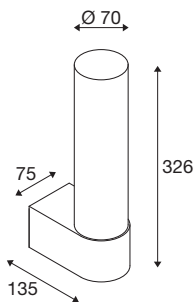

TECHNICAL DATA

Item no.	1007614
IP Code	IP44
Assembly	Surface
Assembly details	Wall
Primary nominal voltage	220-240V ~50/60Hz
Secondary power / voltage	700 mA
Safety class	I
Wattage	8 W
Minimum ambient temperature	-20 °C
Maximum ambient temperature	35 °C
Operating efficiency (LOR)	0,91
Number of luminaires at LS B16A	74
Number of luminaires at LS C16A	149
Level of inrush current	15 A
Duration of inrush current	100 µs
Stroboscopic effect (SVM)	0.02
Lumen	560 lm
Colour temperature	3000 Kelvin
Color	black
CRI	90
LXXBXX data	L70B50
Service life	30000 h

Light Source

1807498	
---------	---

Risk Group	0
Length	13.5 cm
Width	7.5 cm
Height	32.6 cm
Net weight	1.5 kg
Gross weight	1.605 kg
BIG WHITE Page	325