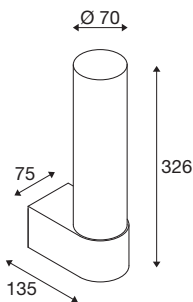

TECHNICAL DATA

Item no.	1007615
IP Code	IP44
Assembly	Surface
Assembly details	Wall
Primary nominal voltage	220-240V ~50/60Hz
Secondary power / voltage	700 mA
Safety class	I
Wattage	8 W
Minimum ambient temperature	-20 °C
Maximum ambient temperature	35 °C
Operating efficiency (LOR)	0,91
Number of luminaires at LS B16A	74
Number of luminaires at LS C16A	149
Level of inrush current	15 A
Duration of inrush current	100 µs
Stroboscopic effect (SVM)	0.02
Lumen	560 lm
Colour temperature	3000 Kelvin
Color	chrome
CRI	90
LXXBXX data	L70B50
Service life	30000 h

Light Source

1807498	
---------	---

Risk Group	0
Length	13.5 cm
Width	7.5 cm
Height	32.6 cm
Net weight	1.5 kg
Gross weight	1.605 kg
BIG WHITE Page	325