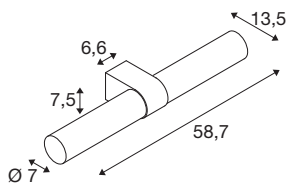

LYGANT double

wall-mounted light, 3000K, 11W, brass

The LYGANT wall-mounted light brings modern, elegant and exclusive SLV design to every bathroom. The premium stainless steel-finished, two-lamp version is available in four trendsetting colours. The opaque internal diffuser emits a warm-white (3000K), colour-neutral light (CRI>90) via the transparent glass shade with lines to create a feel-good oasis in any room. Thanks to its IP44 protection class, the LYGANT is naturally also protected against water spray.

TECHNICAL DATA

Item no.	1007616
IP Code	IP44
Assembly	Surface
Assembly details	Wall
Primary nominal voltage	220-240V ~50/60Hz
Secondary power / voltage	500 mA
Safety class	I
Wattage	11 W
Minimum ambient temperature	-20 °C
Maximum ambient temperature	35 °C
Number of luminaires at LS B16A	74
Number of luminaires at LS C16A	149
Level of inrush current	15 A
Duration of inrush current	100 µs
Stroboscopic effect (SVM)	0.02
Lumen	800 lm
Colour temperature	3000 Kelvin
Color	brass
CRI	90
LXXBXX data	L70B50
Service life	30000 h
Risk Group	0

Light Source

1807498	
---------	--

Length	13.5 cm
Width	7.5 cm
Height	58.7 cm
Net weight	2.2 kg
Gross weight	2.354 kg
BIG WHITE Page	325