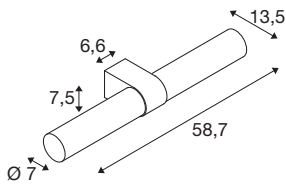

## LYGANT double

wall-mounted light, 3000K, 11W, white

The LYGANT wall-mounted light brings modern, elegant and exclusive SLV design to every bathroom. The premium stainless steel-finished, two-lamp version is available in four trendsetting colours. The opaque internal diffuser emits a warm-white (3000K), colour-neutral light (CRI>90) via the transparent glass shade with lines to create a feel-good oasis in any room. Thanks to its IP44 protection class, the LYGANT is naturally also protected against water spray.

## TECHNICAL DATA

Item no.	1007617
IP Code	IP44
Assembly	Surface
Assembly details	Wall
Primary nominal voltage	220-240V ~50/60Hz
Secondary power / voltage	500 mA
Safety class	I
Wattage	11 W
Minimum ambient temperature	-20 °C
Maximum ambient temperature	35 °C
Number of luminaires at LS B16A	74
Number of luminaires at LS C16A	149
Level of inrush current	15 A
Duration of inrush current	100 µs
Stroboscopic effect (SVM)	0.02
Lumen	800 lm
Colour temperature	3000 Kelvin
Color	white
CRI	90
LXXBXX data	L70B50
Service life	30000 h
Risk Group	0

## Light Source

1807498	
---------	---

Length	13.5 cm
Width	7.5 cm
Height	58.7 cm
Net weight	2.2 kg
Gross weight	2.354 kg
BIG WHITE Page	325