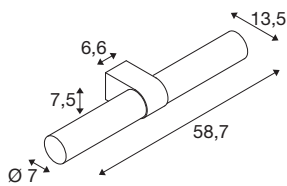

LYGANT double

wall-mounted light, 3000K, 11W, black

The LYGANT wall-mounted light brings modern, elegant and exclusive SLV design to every bathroom. The premium stainless steel-finished, two-lamp version is available in four trendsetting colours. The opaque internal diffuser emits a warm-white (3000K), colour-neutral light (CRI>90) via the transparent glass shade with lines to create a feel-good oasis in any room. Thanks to its IP44 protection class, the LYGANT is naturally also protected against water spray.

TECHNICAL DATA

Item no.	1007618
IP Code	IP44
Assembly	Surface
Assembly details	Wall
Primary nominal voltage	220-240V ~50/60Hz
Secondary power / voltage	500 mA
Safety class	I
Wattage	11 W
Minimum ambient temperature	-20 °C
Maximum ambient temperature	35 °C
Number of luminaires at LS B16A	74
Number of luminaires at LS C16A	149
Level of inrush current	15 A
Duration of inrush current	100 µs
Stroboscopic effect (SVM)	0.02
Lumen	800 lm
Colour temperature	3000 Kelvin
Color	black
CRI	90
LXXBXX data	L70B50
Service life	30000 h
Risk Group	0

Light Source

1807498	
---------	--

Length	13.5 cm
Width	7.5 cm
Height	58.7 cm
Net weight	2.2 kg
Gross weight	2.354 kg
BIG WHITE Page	325