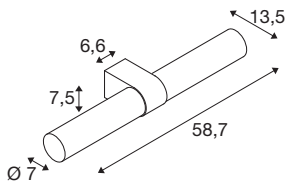

LYGANT double

wall-mounted light, 3000K, 11W, chrome

The LYGANT wall-mounted light brings modern, elegant and exclusive SLV design to every bathroom. The premium stainless steel-finished, two-lamp version is available in four trendsetting colours. The opaque internal diffuser emits a warm-white (3000K), colour-neutral light (CRI>90) via the transparent glass shade with lines to create a feel-good oasis in any room. Thanks to its IP44 protection class, the LYGANT is naturally also protected against water spray.

TECHNICAL DATA

Item no.	1007619
IP Code	IP44
Assembly	Surface
Assembly details	Wall
Primary nominal voltage	220-240V ~50/60Hz
Secondary power / voltage	500 mA
Safety class	I
Wattage	11 W
Minimum ambient temperature	-20 °C
Maximum ambient temperature	35 °C
Number of luminaires at LS B16A	74
Number of luminaires at LS C16A	149
Level of inrush current	15 A
Duration of inrush current	100 µs
Stroboscopic effect (SVM)	0.02
Lumen	800 lm
Colour temperature	3000 Kelvin
Color	chrome
CRI	90
LXXBXX data	L70B50
Service life	30000 h
Risk Group	0

Light Source

1807498	
---------	--

Length	13.5 cm
Width	7.5 cm
Height	58.7 cm
Net weight	2.2 kg
Gross weight	2.354 kg
BIG WHITE Page	325