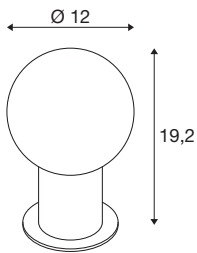

TECHNICAL DATA

Item no.	1007620
Socket	E14
Lamp	C35
Number of sockets	1
Lamps included	No
IP Code	IP 20
Impact resistance class	IK 02
Impact resistance	0.2 Joule
Assembly	Mobile
Primary nominal voltage	220-240V ~50/60Hz
Safety class	II
Wattage	6 W
Minimum ambient temperature	-20 °C
Maximum ambient temperature	40 °C
Color	black
Height	19.2 cm
Diameter	12 cm
Net weight	0.68 kg
Gross weight	0.728 kg
BIG WHITE Page	443