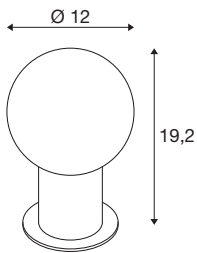

TECHNICAL DATA

Item no.	1007621
Socket	E14
Lamp	C35
Number of sockets	1
Lamps included	No
IP Code	IP 20
Impact resistance class	IK 02
Impact resistance	0.2 Joule
Assembly	Mobile
Primary nominal voltage	220-240V ~50/60Hz
Safety class	II
Wattage	6 W
Minimum ambient temperature	-20 °C
Maximum ambient temperature	40 °C
Color	chrome
Height	19.2 cm
Diameter	12 cm
Net weight	0.68 kg
Gross weight	0.728 kg
BIG WHITE Page	443