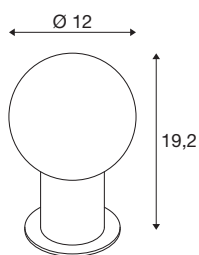

TECHNICAL DATA

Item no.	1007622
Socket	E14
Lamp	C35
Number of sockets	1
Lamps included	No
IP Code	IP 20
Impact resistance class	IK 02
Impact resistance	0.2 Joule
Assembly	Mobile
Primary nominal voltage	220-240V ~50/60Hz
Safety class	II
Wattage	6 W
Minimum ambient temperature	-20 °C
Maximum ambient temperature	40 °C
Color	white
Height	19.2 cm
Diameter	12 cm
Net weight	0.68 kg
Gross weight	0.728 kg
BIG WHITE Page	443