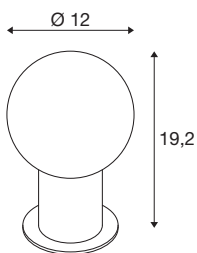

## TECHNICAL DATA

Item no.	1007623
Socket	E14
Lamp	C35
Number of sockets	1
Lamps included	No
IP Code	IP 20
Impact resistance class	IK 02
Impact resistance	0.2 Joule
Assembly	Mobile
Primary nominal voltage	220-240V ~50/60Hz
Safety class	II
Wattage	6 W
Minimum ambient temperature	-20 °C
Maximum ambient temperature	40 °C
Color	brass
Height	19.2 cm
Diameter	12 cm
Net weight	0.68 kg
Gross weight	0.728 kg
BIG WHITE Page	443