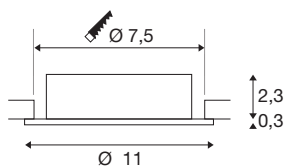

NEW TRIA® 75 XL

recessed ceiling light, round, max. 10W , GU10, black

Discover the new generation of our NEW TRIA® recessed ceiling light with even more modularity for an individual lighting experience. Top sellers such as the NEW TRIA® 75 XL GU10 version are also available as a complete set. A variety of design options are guaranteed thanks to replaceable LED lights and three elegant housing colours (black/white/aluminium). The pivot range allows flexible alignment of the high-quality light. And thanks to the 75mm mounting ring supplied, the downlights can also be installed quickly and simply.

TECHNICAL DATA

Item no.	1007625
Socket	GU10
Lamp	LED GU10 51mm
Number of sockets	1
Lamps included	No
Tilt range	30 °
Rotating or tilting	Tiltable
IP Code	IP20
Impact resistance class	IK 02
Impact resistance	0.2 Joule
Assembly	Recessed
Assembly details	Ceiling
Primary nominal voltage	220-240V ~50/60Hz
Safety class	II
Wattage	10 W
Ambient temperature	25 °C
Maximum ambient temperature	25 °C
Color	black
Height	2.6 cm
Diameter	11 cm
Net weight	0.14 kg
Gross weight	0.15 kg

Shape of cut-out	round
Installation depth	6.5 cm
Installation diameter	7.5 cm
BIG WHITE Page	139

Recommended lamp

1005077	LED lightbulb QPAR51 , GU10, 2700K, black
1005273	QPAR51 GU10 , LED light, 6W 2200 2700K CRI90 36°
1005083	LED lightbulb QPAR51 , GU10, 4000K, black
1005080	LED lightbulb QPAR51 , GU10, 3000K, black