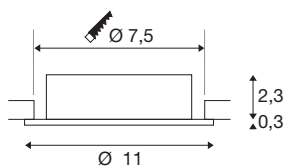

NEW TRIA® 75 XL

recessed ceiling light, round, max. 10W , GU10, aluminium

Discover the new generation of our NEW TRIA® recessed ceiling light with even more modularity for an individual lighting experience. Top sellers such as the NEW TRIA® 75 XL GU10 version are also available as a complete set. A variety of design options are guaranteed thanks to replaceable LED lights and three elegant housing colours (black/white/aluminium). The pivot range allows flexible alignment of the high-quality light. And thanks to the 75mm mounting ring supplied, the downlights can also be installed quickly and simply.

TECHNICAL DATA

Item no.	1007626
Socket	GU10
Lamp	LED GU10 51mm
Number of sockets	1
Lamps included	No
Tilt range	30 °
Rotating or tilting	Tilttable
IP Code	IP20
Impact resistance class	IK 02
Impact resistance	0.2 Joule
Assembly	Recessed
Assembly details	Ceiling
Primary nominal voltage	220-240V ~50/60Hz
Safety class	II
Wattage	10 W
Ambient temperature	25 °C
Maximum ambient temperature	25 °C
Color	aluminium
Height	2.6 cm
Diameter	11 cm
Net weight	0.14 kg
Gross weight	0.15 kg

Shape of cut-out	round
Installation depth	6.5 cm
Installation diameter	7.5 cm
BIG WHITE Page	139

Recommended lamp

1005075	LED lightbulb QPAR51 , GU10, 2700K, grey
1005081	LED lightbulb QPAR51 , GU10, 4000K, grey
1005273	QPAR51 GU10 , LED light, 6W 2200 2700K CRI90 36°
1005078	LED lightbulb QPAR51 , GU10, 3000K, grey