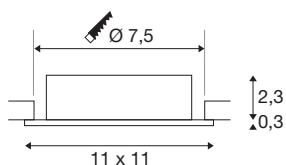

NEW TRIA® 75 XL

recessed ceiling light, square, max. 10W , GU10, white

Discover the new generation of our NEW TRIA® recessed ceiling light with even more modularity for an individual lighting experience. Top sellers such as the NEW TRIA® 75 XL GU10 version are also available as a complete set. A variety of design options are guaranteed thanks to replaceable LED lights and three elegant housing colours (black/white/aluminium). The pivot range allows flexible alignment of the high-quality light. And thanks to the 75mm mounting ring supplied, the downlights can also be installed quickly and simply.

TECHNICAL DATA

Item no.	1007627
Socket	GU10
Lamp	LED GU10 51mm
Number of sockets	1
Lamps included	No
Tilt range	30 °
Rotating or tilting	Tilttable
IP Code	IP20
Impact resistance class	IK 02
Impact resistance	0.2 Joule
Assembly	Recessed
Assembly details	Ceiling
Primary nominal voltage	220-240V ~50/60Hz
Safety class	II
Wattage	10 W
Ambient temperature	25 °C
Maximum ambient temperature	25 °C
Color	white
Length	11 cm
Width	11 cm
Height	2.6 cm
Net weight	0.16 kg

Gross weight	0.171 kg
Shape of cut-out	round
Installation depth	6.5 cm
Installation diameter	7.5 cm
BIG WHITE Page	139

Recommended lamp

1005273	QPAR51 GU10 , LED light, 6W 2200 2700K CRI90 36°
1005079	LED lightbulb QPAR51 , GU10, 3000K, white
1005076	LED lightbulb QPAR51 , GU10, 2700K, white
1005082	LED lightbulb QPAR51 , GU10, 4000K, white