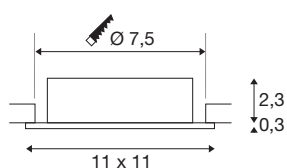

## NEW TRIA® 75 XL

recessed ceiling light, square, max. 10W , GU10, black

Discover the new generation of our NEW TRIA® recessed ceiling light with even more modularity for an individual lighting experience. Top sellers such as the NEW TRIA® 75 XL GU10 version are also available as a complete set. A variety of design options are guaranteed thanks to replaceable LED lights and three elegant housing colours (black/white/aluminium). The pivot range allows flexible alignment of the high-quality light. And thanks to the 75mm mounting ring supplied, the downlights can also be installed quickly and simply.

## TECHNICAL DATA

Item no.	1007628
Socket	GU10
Lamp	LED GU10 51mm
Number of sockets	1
Lamps included	No
Tilt range	30 °
Rotating or tilting	Tilttable
IP Code	IP20
Impact resistance class	IK 02
Impact resistance	0.2 Joule
Assembly	Recessed
Assembly details	Ceiling
Primary nominal voltage	220-240V ~50/60Hz
Safety class	II
Wattage	10 W
Ambient temperature	25 °C
Maximum ambient temperature	25 °C
Color	black
Length	11 cm
Width	11 cm
Height	2.6 cm
Net weight	0.16 kg

Gross weight	0.171 kg
Shape of cut-out	round
Installation depth	6.5 cm
Installation diameter	7.5 cm
BIG WHITE Page	139