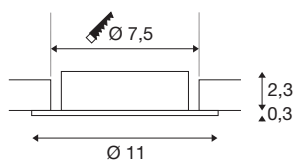

NEW TRIA® 75 XL

ceiling installation ring, D: 11 H: 2.6 cm, IP20, white

Discover the new generation of our NEW TRIA® series and configure an individual lighting experience. A modular element is the mounting ring, which is available as a pivoting and rotating or all-round protected IP 65 version. In the colours black, white, rose gold or brushed aluminium, it blends harmoniously into any room ambience. For easy assembly, the mounting ring, specially designed for a hole diameter of 75mm, is supplied with clip and leaf springs.

TECHNICAL DATA

Item no.	1007630
IP Code	IP20
Assembly	Recessed
Assembly details	Ceiling
Color	white
Height	2.6 cm
Diameter	11 cm
Net weight	0.1 kg
Gross weight	0.107 kg
Shape of cut-out	round
Installation diameter	7.5 cm
BIG WHITE Page	126