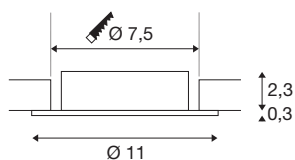

## NEW TRIA® 75 XL

ceiling installation ring, D: 11 H: 2.6 cm, IP20, black

Discover the new generation of our NEW TRIA® series and configure an individual lighting experience. A modular element is the mounting ring, which is available as a pivoting and rotating or all-round protected IP 65 version. In the colours black, white, rose gold or brushed aluminium, it blends harmoniously into any room ambience. For easy assembly, the mounting ring, specially designed for a hole diameter of 75mm, is supplied with clip and leaf springs.

## TECHNICAL DATA

Item no.	1007631
IP Code	IP20
Assembly	Recessed
Assembly details	Ceiling
Color	black
Height	2.6 cm
Diameter	11 cm
Net weight	0.1 kg
Gross weight	0.107 kg
Shape of cut-out	round
Installation diameter	7.5 cm
BIG WHITE Page	126