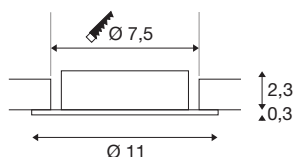

## NEW TRIA® 75 XL

ceiling installation ring, D: 11 H: 2.6 cm, IP20, aluminium

Discover the new generation of our NEW TRIA® series and configure an individual lighting experience. A modular element is the mounting ring, which is available as a pivoting and rotating or all-round protected IP 65 version. In the colours black, white, rose gold or brushed aluminium, it blends harmoniously into any room ambience. For easy assembly, the mounting ring, specially designed for a hole diameter of 75mm, is supplied with clip and leaf springs.

## TECHNICAL DATA

Item no.	1007632
IP Code	IP20
Assembly	Recessed
Assembly details	Ceiling
Color	aluminium
Height	2.6 cm
Diameter	11 cm
Net weight	0.1 kg
Gross weight	0.107 kg
Shape of cut-out	round
Installation diameter	7.5 cm
BIG WHITE Page	126