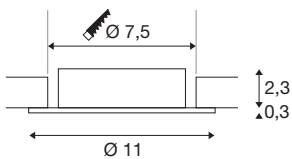

NEW TRIA® 75 XL

ceiling installation ring, D: 11 H: 2.6 cm, IP20, rose gold

Discover the new generation of our NEW TRIA® series and configure an individual lighting experience. A modular element is the mounting ring, which is available as a pivoting and rotating or all-round protected IP 65 version. In the colours black, white, rose gold or brushed aluminium, it blends harmoniously into any room ambience. For easy assembly, the mounting ring, specially designed for a hole diameter of 75mm, is supplied with clip and leaf springs.

TECHNICAL DATA

Item no.	1007633
IP Code	IP20
Assembly	Recessed
Assembly details	Ceiling
Color	gold
Height	2.6 cm
Diameter	11 cm
Net weight	0.1 kg
Gross weight	0.107 kg
Shape of cut-out	round
Installation diameter	7.5 cm
BIG WHITE Page	126