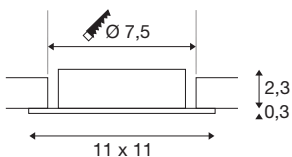

## NEW TRIA® 75 XL

ceiling installation ring, L: 11 W: 11 H: 2.6 cm, white

Discover the new generation of our NEW TRIA® series and configure an individual lighting experience. A modular element is the mounting ring, which is available as a pivoting and rotating or all-round protected IP 65 version. In the colours black, white, rose gold or brushed aluminium, it blends harmoniously into any room ambience. For easy assembly, the mounting ring, specially designed for a hole diameter of 75mm, is supplied with clip and leaf springs.

## TECHNICAL DATA

Item no.	1007634
IP Code	IP20
Assembly	Recessed
Assembly details	Ceiling
Color	white
Length	11 cm
Width	11 cm
Height	2.6 cm
Net weight	0.11 kg
Gross weight	0.118 kg
Shape of cut-out	round
Installation diameter	7.5 cm
BIG WHITE Page	126